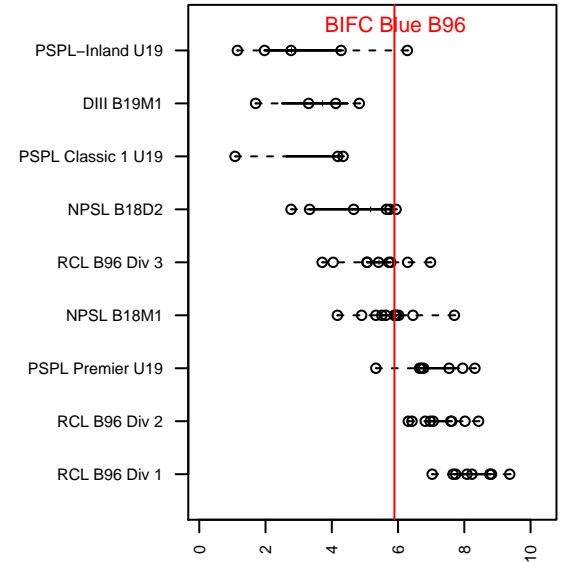

**attack and defense rating
relative to others at age
and all opponents in last 13 months**