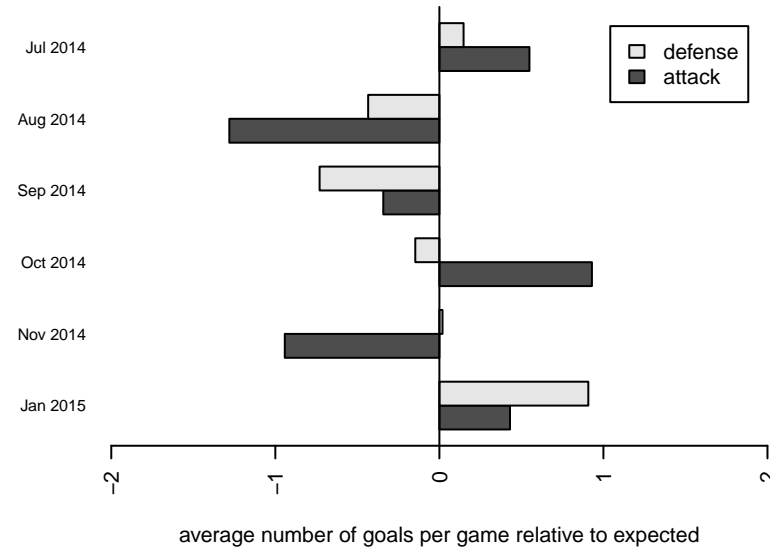

Performance relative to 13 month average