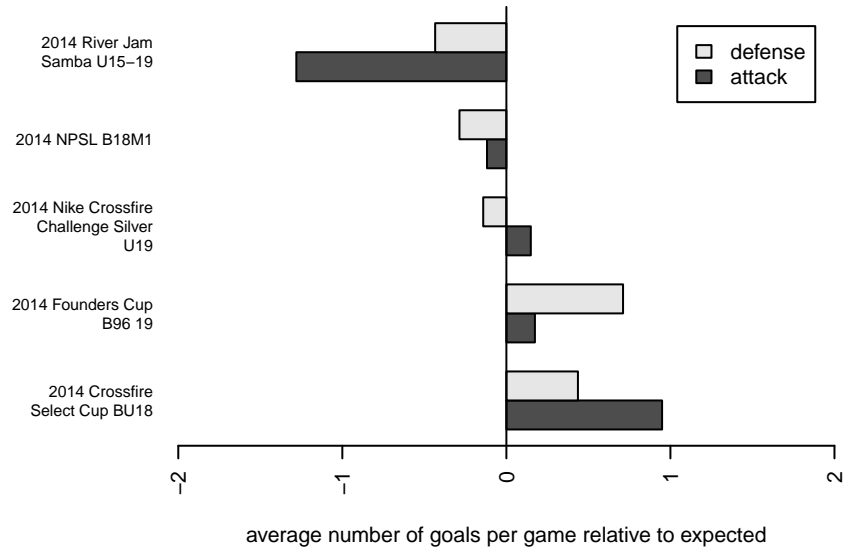

Performance relative to 13 month average