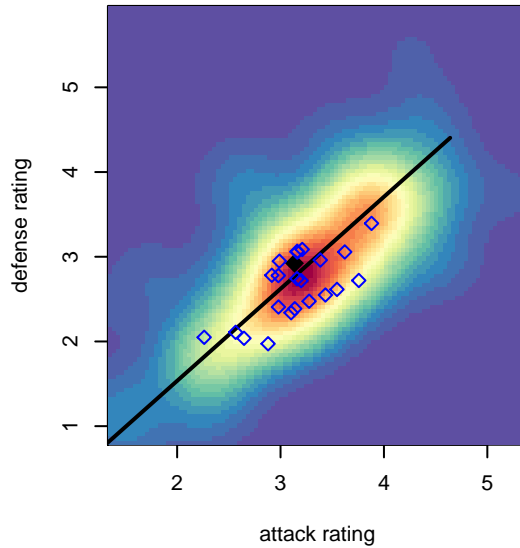

**attack and defense rating
relative to others at age
and all opponents in last 13 months**