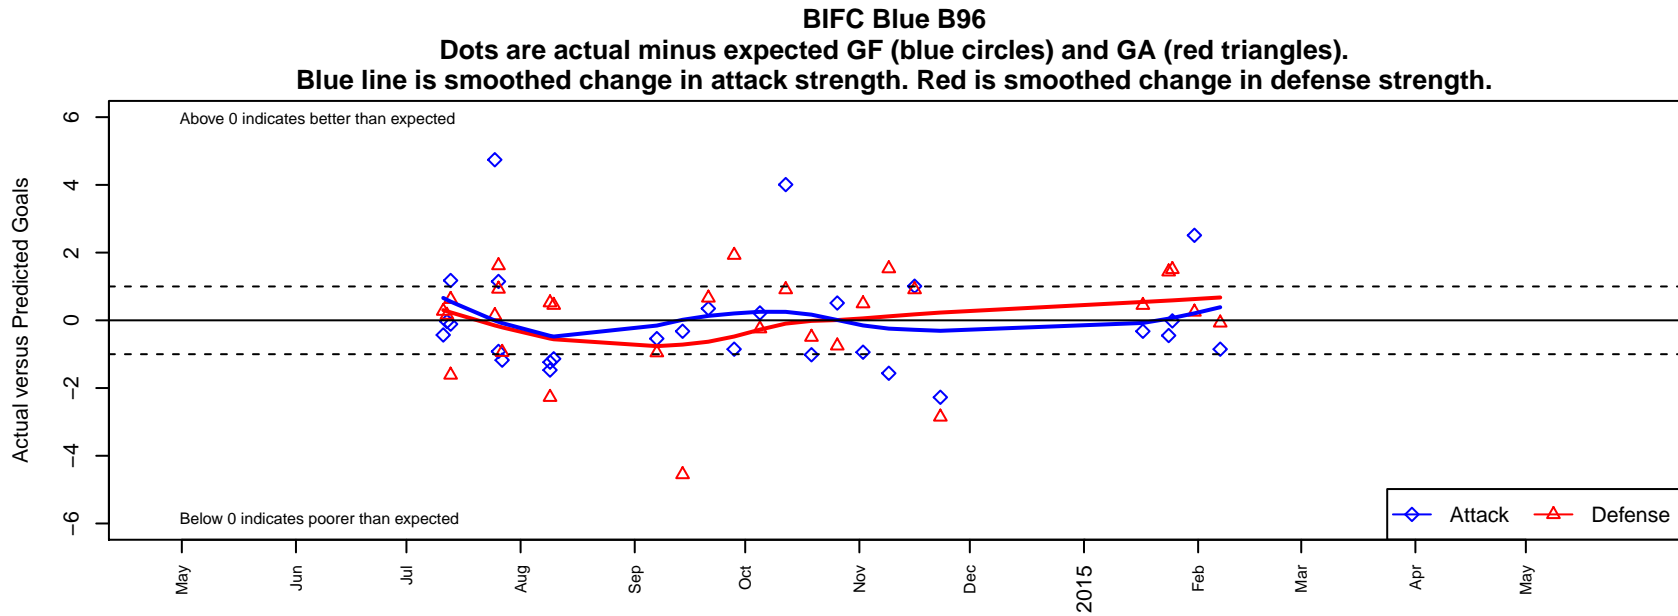

**attack and defense variance (black dot)
relative to other teams
and top 10 in region**

**attack and defense rating
relative to others at age
and all opponents in last 13 months**

BIFC Blue B96

Bainbridge Island FC
Bainbridge Island, WA
B96 total strength=1674
attack=22.99 defense=18.6
fall league = NPSL B18M1

alt names used:
BIFC 96 Blue
BIFC 96 Blue
BIFC 96 Blue

Venues played:
2014 Nike Crossfire Challenge Silver U19
2014 Crossfire Select Cup BU18
2014 River Jam Samba U15-19
2014 NPSL B18M1
2014 Founders Cup B96 19