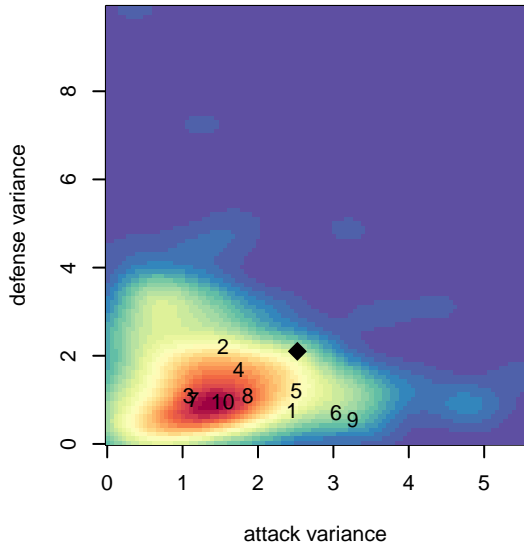

**attack and defense variance (black dot)
relative to other teams
and top 10 in region**